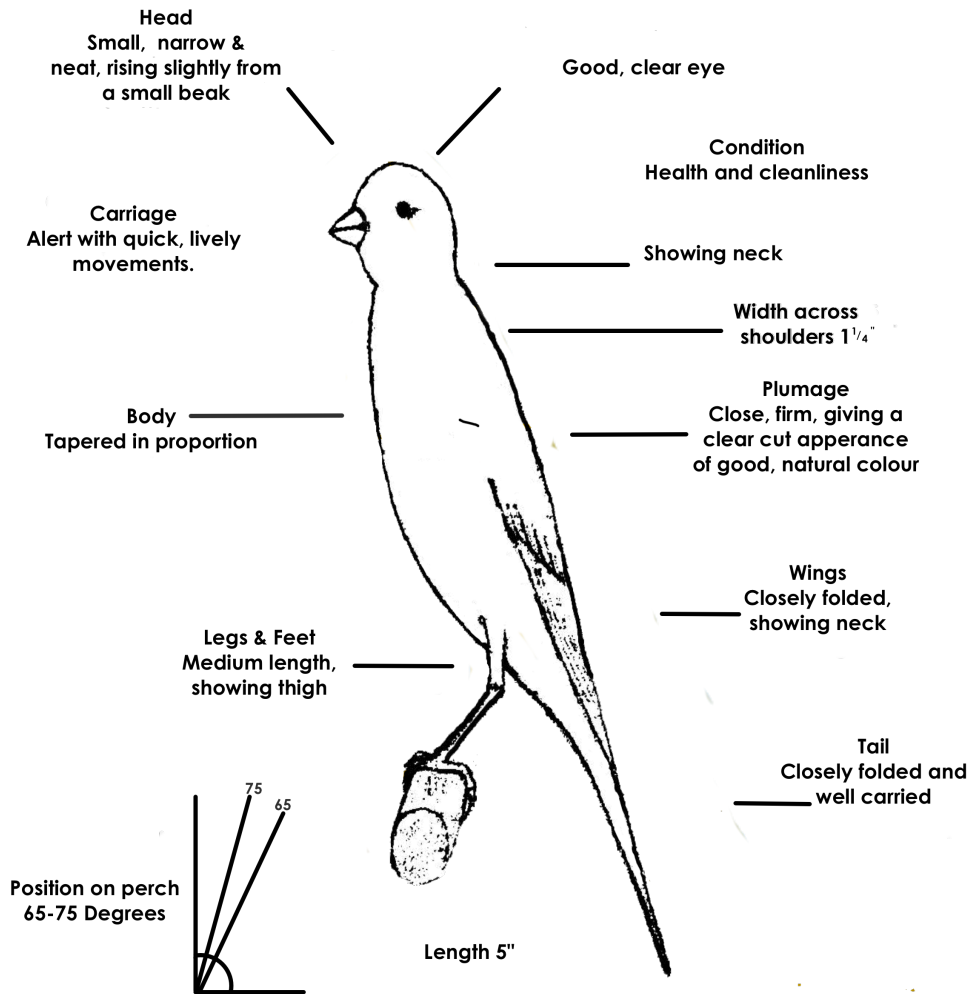

IRISH FANCY CANARY STANDARD

Head	Small, narrow and neat, rising slightly from a small beak and with a good clear eye.	25 points
Body	Width across shoulders 1 1/4 inches. Body tapered in proportion. Wings closely folded, showing neck.	15 points
Tail	Closely folded and well carried.	10 points
Plumage	Close, firm, giving the clear-cut appearance of good natural colour.	15 points
Carriage	Alert with quick, lively movements. Position on perch 65-75 degrees.	15 points
Legs & Feet	Medium length, showing thigh.	5 points
Condition	Health and cleanliness.	15 points
Total points		100 points
Length of Bird	5 inches	